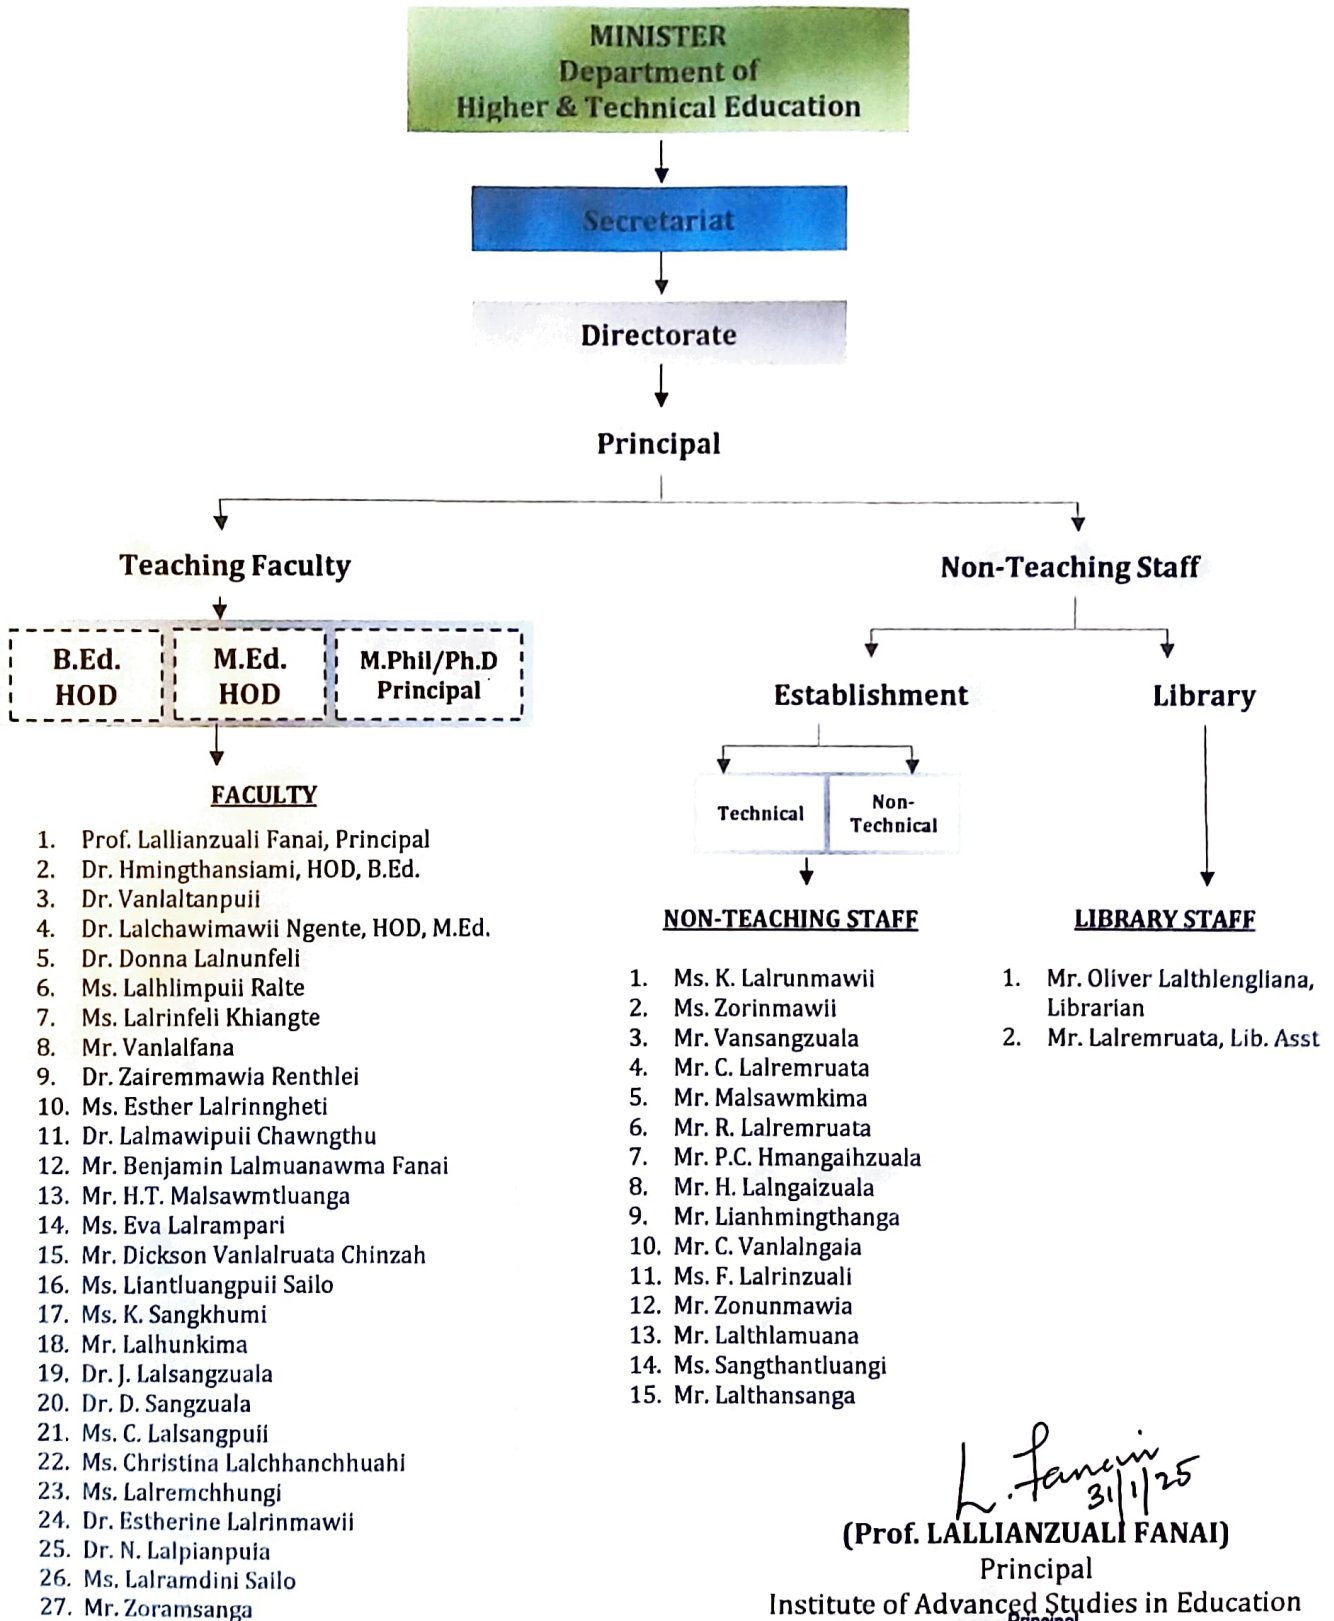

# OFFICE OF THE PRINCIPAL INSTITUTE OF ADVANCED STUDIES IN EDUCATION AIZAWL :: MIZORAM

[www.lasemz.edu.in](http://www.lasemz.edu.in) Email: [principal.lasemz@gmail.com](mailto:principal.lasemz@gmail.com) Ph.No.:8794002542 P.B.No.46

## ORGANOGRAM OF INSTITUTE OF ADVANCED STUDIES IN EDUCATION, DEPARTMENT OF HIGHER & TECHNICAL EDUCATION

*L. Fanai*  
31/1/25  
**(Prof. LALLIANZUALI FANAI)**

Principal  
Institute of Advanced Studies in Education  
Aizawl, Mizoram  
Institute of Advanced Studies in Education  
Aizawl : Mizoram